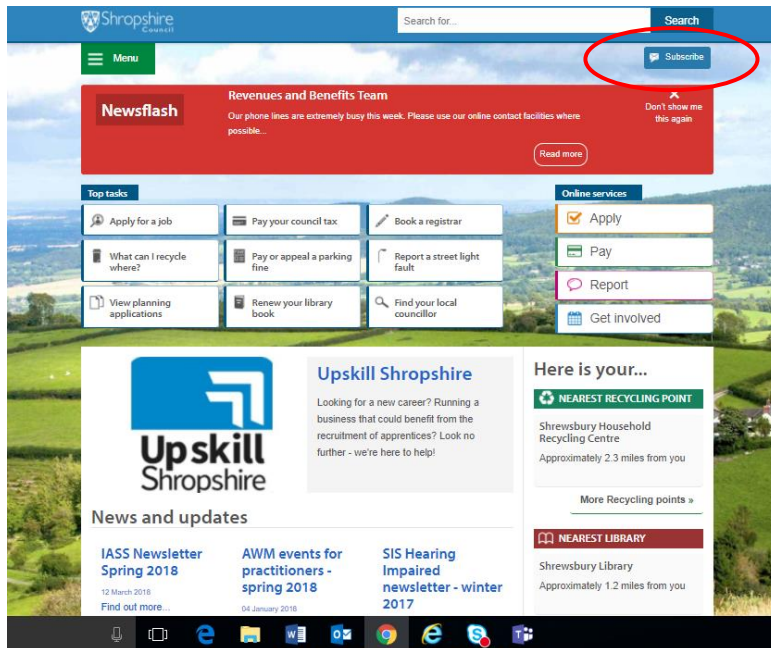

How to access Shropshire Councils newsroom and other services via Gov Delivery

Go to homepage of the Shropshire Council Website

Click on **Subscribe to updates**

Type in your email address and click submit

Email Updates

To sign up for updates or to access your subscriber preferences, please enter your contact information below.

Email Address *

Your contact information is used to deliver requested updates or to access your subscriber preferences.